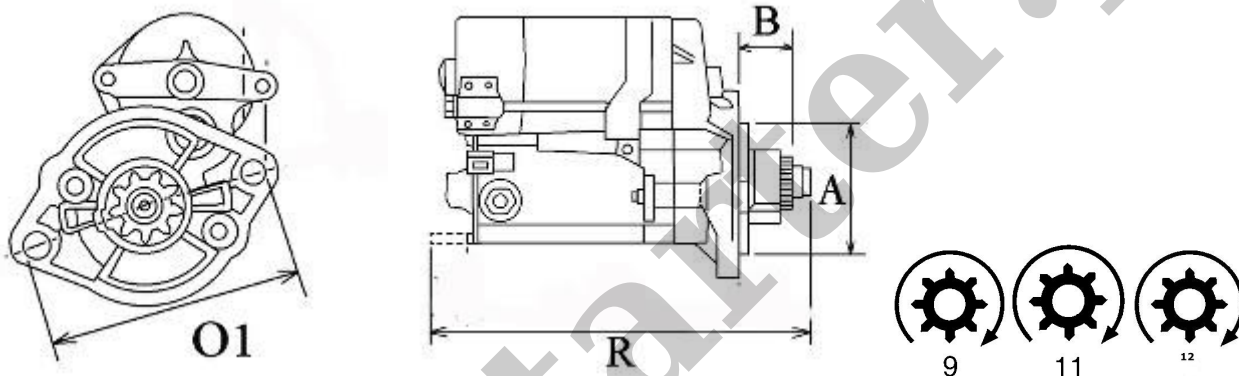

FORD: SBA185086410; SBA185086500;

MITSUBISHI: M2T54083; M2T54085; M2T54091; M2T58981; M8T70071;

PERKINS: 185086291; 185086410; 185086500; 185086510

WYMIARY	mm
O1	110 mm
A	74 mm
B	21 mm
R	215 mm