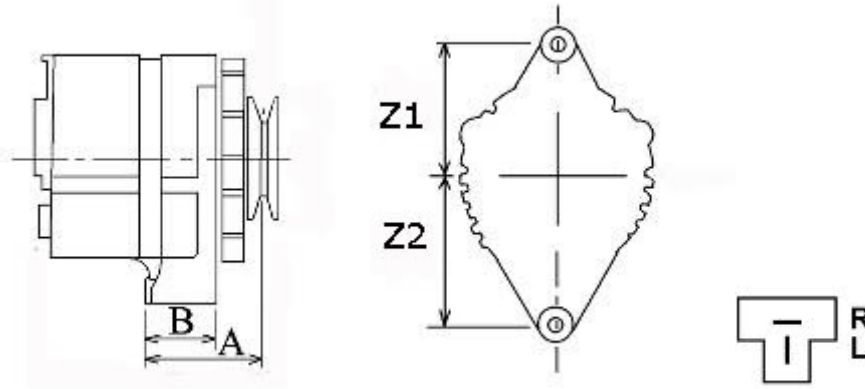

**PRZYKŁADOWE ZASTOSOWANIE:**

**PEL-JOB EB 306**

**mitsubishi:** A007T02071; A007T02071A; A007T02071C; A007T02077; A007T02077A; A007T02077C; A7T02071; A7T02071C; A7T02077; A7T02077A; A7T02077C

WYMIARY	mm
A	43,50 mm
B	21,10 mm
Z1	78 mm
Z2	78 mm