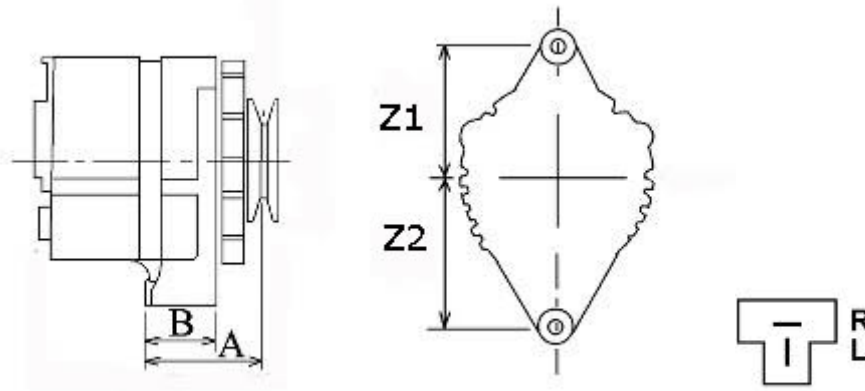

mitsubishi: A007T02071; A007T02071A; A007T02071C; A007T02077; A007T02077A; A007T02077C; A7T02071; A7T02071C; A7T02077; A7T02077A; A7T02077C

WYMIARY	mm
A	43,50 mm
B	21,10 mm
Z1	78 mm
Z2	78 mm

ekostarter.pl