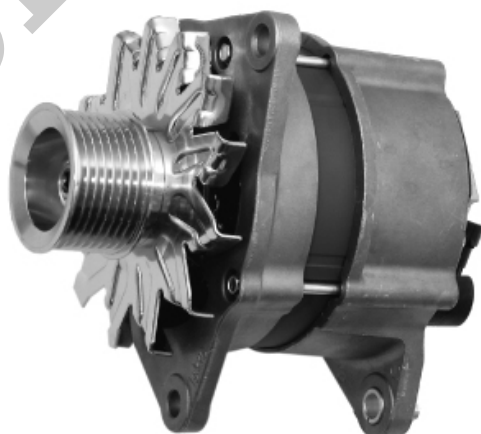

## ALTERNATOR NEW HOLLAND / TYP NH12

**Cena :**

**Chwilowy brak ceny**

Nr katalogowy : **AIA1504**

Dostępność : **Dostępny**

**ALTERNATOR 12V,120A**

**ZASTOSOWANIE**

## PRZYKŁADOWE ZASTOSOWANIA:

	Model	Silnik
NEW HOLLAND	TK4020F	FPT F5C; 4-cyl; 65HP
NEW HOLLAND	TK4020V	FPT F5C; 4-cyl; 65HP
NEW HOLLAND	TK4030	FPT F5C; 4-cyl; 78HP
NEW HOLLAND	TK4030F	FPT F5C; 4-cyl; 76HP
NEW HOLLAND	TK4030V	FPT F5C; 4-cyl; 76HP
NEW HOLLAND	TK4040	FPT F5C 4-cyl; 88HP
NEW HOLLAND	TK4040M	FPT F5C 4-cyl; 88HP
NEW HOLLAND	TK4050	FPT NEF; 4-cyl; 95HP
NEW HOLLAND	TK4050M	FPT NEF; 4-cyl, Tie4; 95HP
NEW HOLLAND	TK4060	FPT NEF; 4-cyl, Tie4; 101HP
NEW HOLLAND	TK4060	FPT NEF; 4-cyl; 101HP
NEW HOLLAND	T4.105	FPT F5C; 4-cyl; Tier 4; 107HP
NEW HOLLAND	T4.105	FPT NEF; 4-cyl, Tie4; 106hp
NEW HOLLAND	T4.105V/N/F	FPT NEF; 4-cyl, Tie4; 106HP
NEW HOLLAND	T4.115	FPT F5C; 4-cyl; Tier 4; 114HP
NEW HOLLAND	T4.55	FPT F5C; 4-cyl; Tier 4; 55HP
NEW HOLLAND	T4.65	FPT; 4-cyl; Tier 3; 65HP
NEW HOLLAND	T4.65V	FPT F5C; 4-cyl; Tier 4; 65HP
NEW HOLLAND	T4.75	FPT F5C; 4-cyl; Tier 4; 75HP
NEW HOLLAND	T4.75V/N/F	FPT F5C; 4-cyl; Tier 4; 75HP
NEW HOLLAND	T4.85	FPT F5C; 4-cyl; Tier 4; 86HP
NEW HOLLAND	T4.85V/N/F	FPT NEF; 4-cyl, Tie4; 84hp
NEW HOLLAND	T4.95	FPT F5C; 4-cyl; Tier 4; 99HP
NEW HOLLAND	T4.95	FPT NEF; 4-cyl, Tie4; 97HP
NEW HOLLAND	T495V/N/F	FPT NEF; 4-cyl, Tie 3; 97HP
NEW HOLLAND	T5.105	FPT F5C; 4-cyl, Tie4; 107HP
NEW HOLLAND	T5.115	FPT F5C; 4-cyl, Tie4; 114HP
NEW HOLLAND	T5.95	FPT F5C; 4-cyl, Tie4; 99HP
NEW HOLLAND	TD4030F	FPT; 4-cyl; Tier 3; 78HP
NEW HOLLAND	TD4020F	FPT; 4-cyl; Tier 3; 65HP
NEW HOLLAND	TD4040F	FPT; 4-cyl; Tier 3; 88HP
NEW HOLLAND	TD5.85	FPT F5C; 4-cyl; Tier 3; 82HP
NEW HOLLAND	TD5.95	FPT NEF; 4-cyl; Tier 3; 95HP