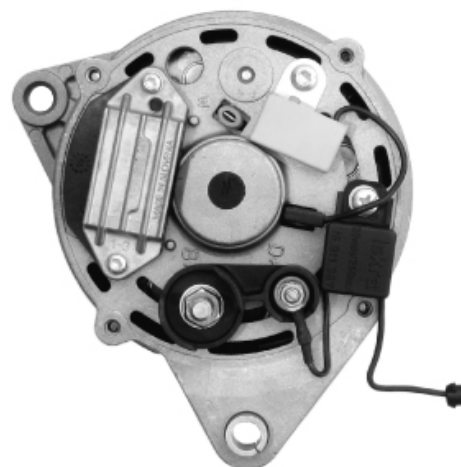

## ALTERNATOR NEW HOLLAND / TYP NH12

**Cena :**

**Chwilowy brak ceny**

Nr katalogowy : **AIA1504**

Dostępność : **Dostępny**

**ALTERNATOR 12V,120A**

**ZASTOSOWANIE**

## PRZYKŁADOWE ZASTOSOWANIA:

	Model	Silnik
NEW HOLLAND	TK4020F	FPT F5C; 4-cyl; 65HP
NEW HOLLAND	TK4020V	FPT F5C; 4-cyl; 65HP
NEW HOLLAND	TK4030	FPT F5C; 4-cyl; 78HP
NEW HOLLAND	TK4030F	FPT F5C; 4-cyl; 76HP
NEW HOLLAND	TK4030V	FPT F5C; 4-cyl; 76HP
NEW HOLLAND	TK4040	FPT F5C 4-cyl; 88HP
NEW HOLLAND	TK4040M	FPT F5C 4-cyl; 88HP
NEW HOLLAND	TK4050	FPT NEF; 4-cyl; 95HP
NEW HOLLAND	TK4050M	FPT NEF; 4-cyl, Tie4; 95HP
NEW HOLLAND	TK4060	FPT NEF; 4-cyl, Tie4; 101HP
NEW HOLLAND	TK4060	FPT NEF; 4-cyl; 101HP
NEW HOLLAND	T4.105	FPT F5C; 4-cyl; Tier 4; 107HP
NEW HOLLAND	T4.105	FPT NEF; 4-cyl, Tie4; 106hp
NEW HOLLAND	T4.105V/N/F	FPT NEF; 4-cyl, Tie4; 106HP
NEW HOLLAND	T4.115	FPT F5C; 4-cyl; Tier 4; 114HP
NEW HOLLAND	T4.55	FPT F5C; 4-cyl; Tier 4; 55HP
NEW HOLLAND	T4.65	FPT; 4-cyl; Tier 3; 65HP
NEW HOLLAND	T4.65V	FPT F5C; 4-cyl; Tier 4; 65HP
NEW HOLLAND	T4.75	FPT F5C; 4-cyl; Tier 4; 75HP
NEW HOLLAND	T4.75V/N/F	FPT F5C; 4-cyl; Tier 4; 75HP
NEW HOLLAND	T4.85	FPT F5C; 4-cyl; Tier 4; 86HP
NEW HOLLAND	T4.85V/N/F	FPT NEF; 4-cyl, Tie4; 84hp
NEW HOLLAND	T4.95	FPT F5C; 4-cyl; Tier 4; 99HP
NEW HOLLAND	T4.95	FPT NEF; 4-cyl, Tie4; 97HP
NEW HOLLAND	T495V/N/F	FPT NEF; 4-cyl, Tie 3; 97HP
NEW HOLLAND	T5.105	FPT F5C; 4-cyl, Tie4; 107HP
NEW HOLLAND	T5.115	FPT F5C; 4-cyl, Tie4; 114HP
NEW HOLLAND	T5.95	FPT F5C; 4-cyl, Tie4; 99HP
NEW HOLLAND	TD4030F	FPT; 4-cyl; Tier 3; 78HP
NEW HOLLAND	TD4020F	FPT; 4-cyl; Tier 3; 65HP
NEW HOLLAND	TD4040F	FPT; 4-cyl; Tier 3; 88HP
NEW HOLLAND	TD5.85	FPT F5C; 4-cyl; Tier 3; 82HP
NEW HOLLAND	TD5.95	FPT NEF; 4-cyl; Tier 3; 95HP