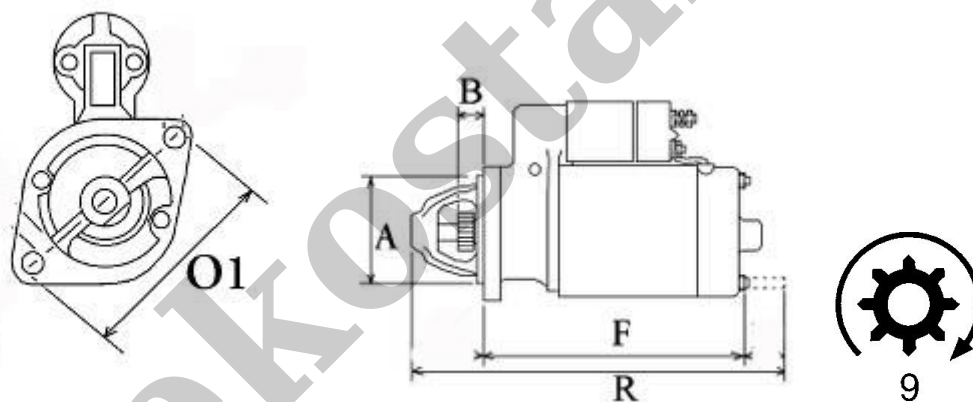

BOSCH: 0001223016; 0001223021;

ISKRA: 11.131.223; 11.131.458; 11.131.860; 11.131.948; AZE4187; AZE4566; AZE6509; AZE6554;

KHD: 1181751; 1182124; 1182382; 1183404;

WYMIARY	mm
O1	101 mm
A	82,30 mm
B	23,50 mm
F	187 mm
R	261 mm