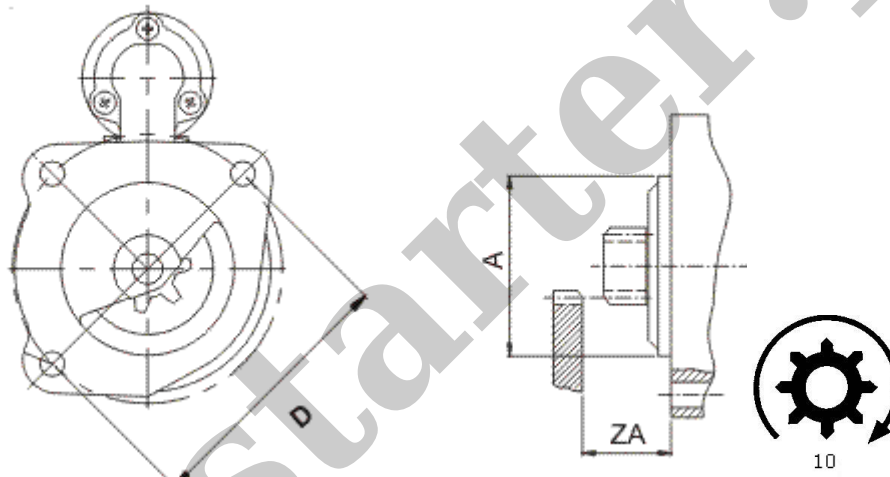

AGRITECH: 4TNV98.776011

PERKINS: 1447834M91

WYMIARY	mm
D	127mm
A	89 mm
ZA	32,50 mm