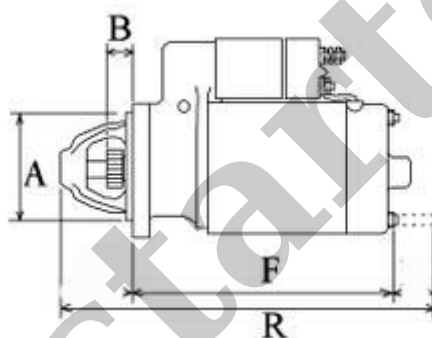

BOSCH: 0001223016; 0001223021;

ISKRA: 11.131.223; 11.131.458; 11.131.860; 11.131.948; AZE4187; AZE4566; AZE6509; AZE6554;

KHD: 1181751; 1182124; 1182382; 1183404;

| WYMIARY | mm |
|---------|----------|
| O1 | 101 mm |
| A | 82,30 mm |
| B | 23,50 mm |
| F | 187 mm |
| R | 261 mm |