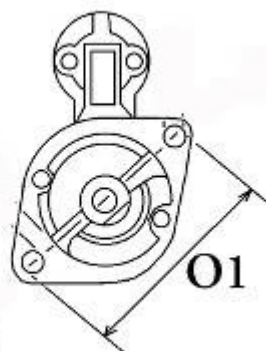

BOSCH: 0001223016; 0001223021;

ISKRA: 11.131.223; 11.131.458; 11.131.860; 11.131.948; AZE4187; AZE4566; AZE6509; AZE6554;

KHD: 1181751; 1182124; 1182382; 1183404;

| WYMIARY | mm |
|---------|----------|
| O1 | 101 mm |
| A | 82,30 mm |
| B | 23,50 mm |
| F | 187 mm |
| R | 261 mm |