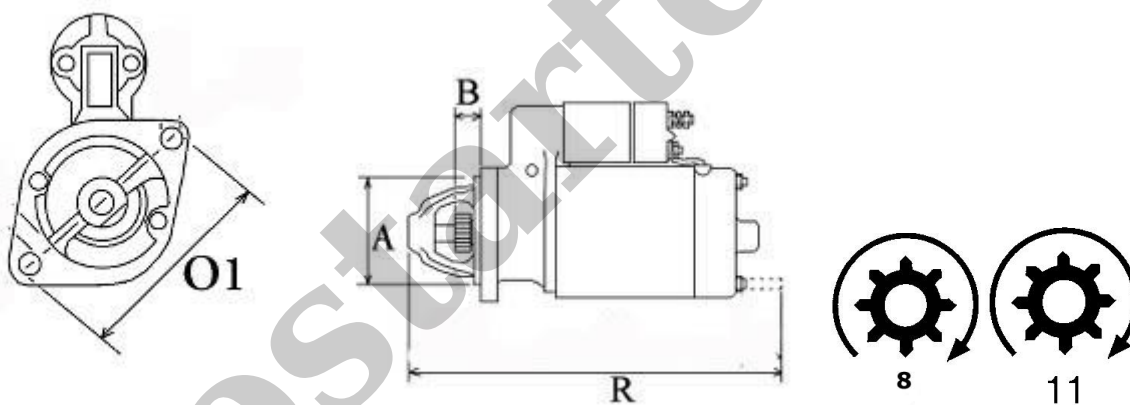

mitsubishi: M0T84381; M0T84381A; M0T92581; M3T10473; M3T10475; M3T10476; M3T10476D;

MAZDA: 4893-18-400; FESE-18-400; FFSC-18-400; FFSC-18-400A; FFSN-18-400

WYMIARY	mm
O1	105,00 mm
A	74 mm
B	20 mm
R	202 mm