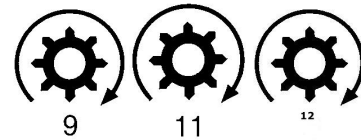

FORD: SBA185086410; SBA185086500;

MITSUBISHI: M2T54083; M2T54085; M2T54091; M2T58981; M8T70071;

PERKINS: 185086291; 185086410; 185086500; 185086510

WYMIARY	mm
O1	110 mm
A	74 mm
B	21 mm
R	215 mm