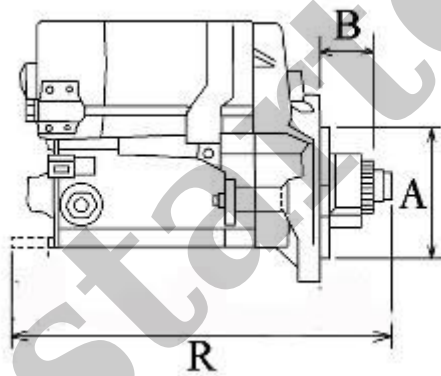

FORD: SBA185086410; SBA185086500;

MITSUBISHI: M2T54083; M2T54085; M2T54091; M2T58981; M8T70071;

PERKINS: 185086291; 185086410; 185086500; 185086510

WYMIARY	mm
O1	110 mm
A	74 mm
B	21 mm
R	215 mm